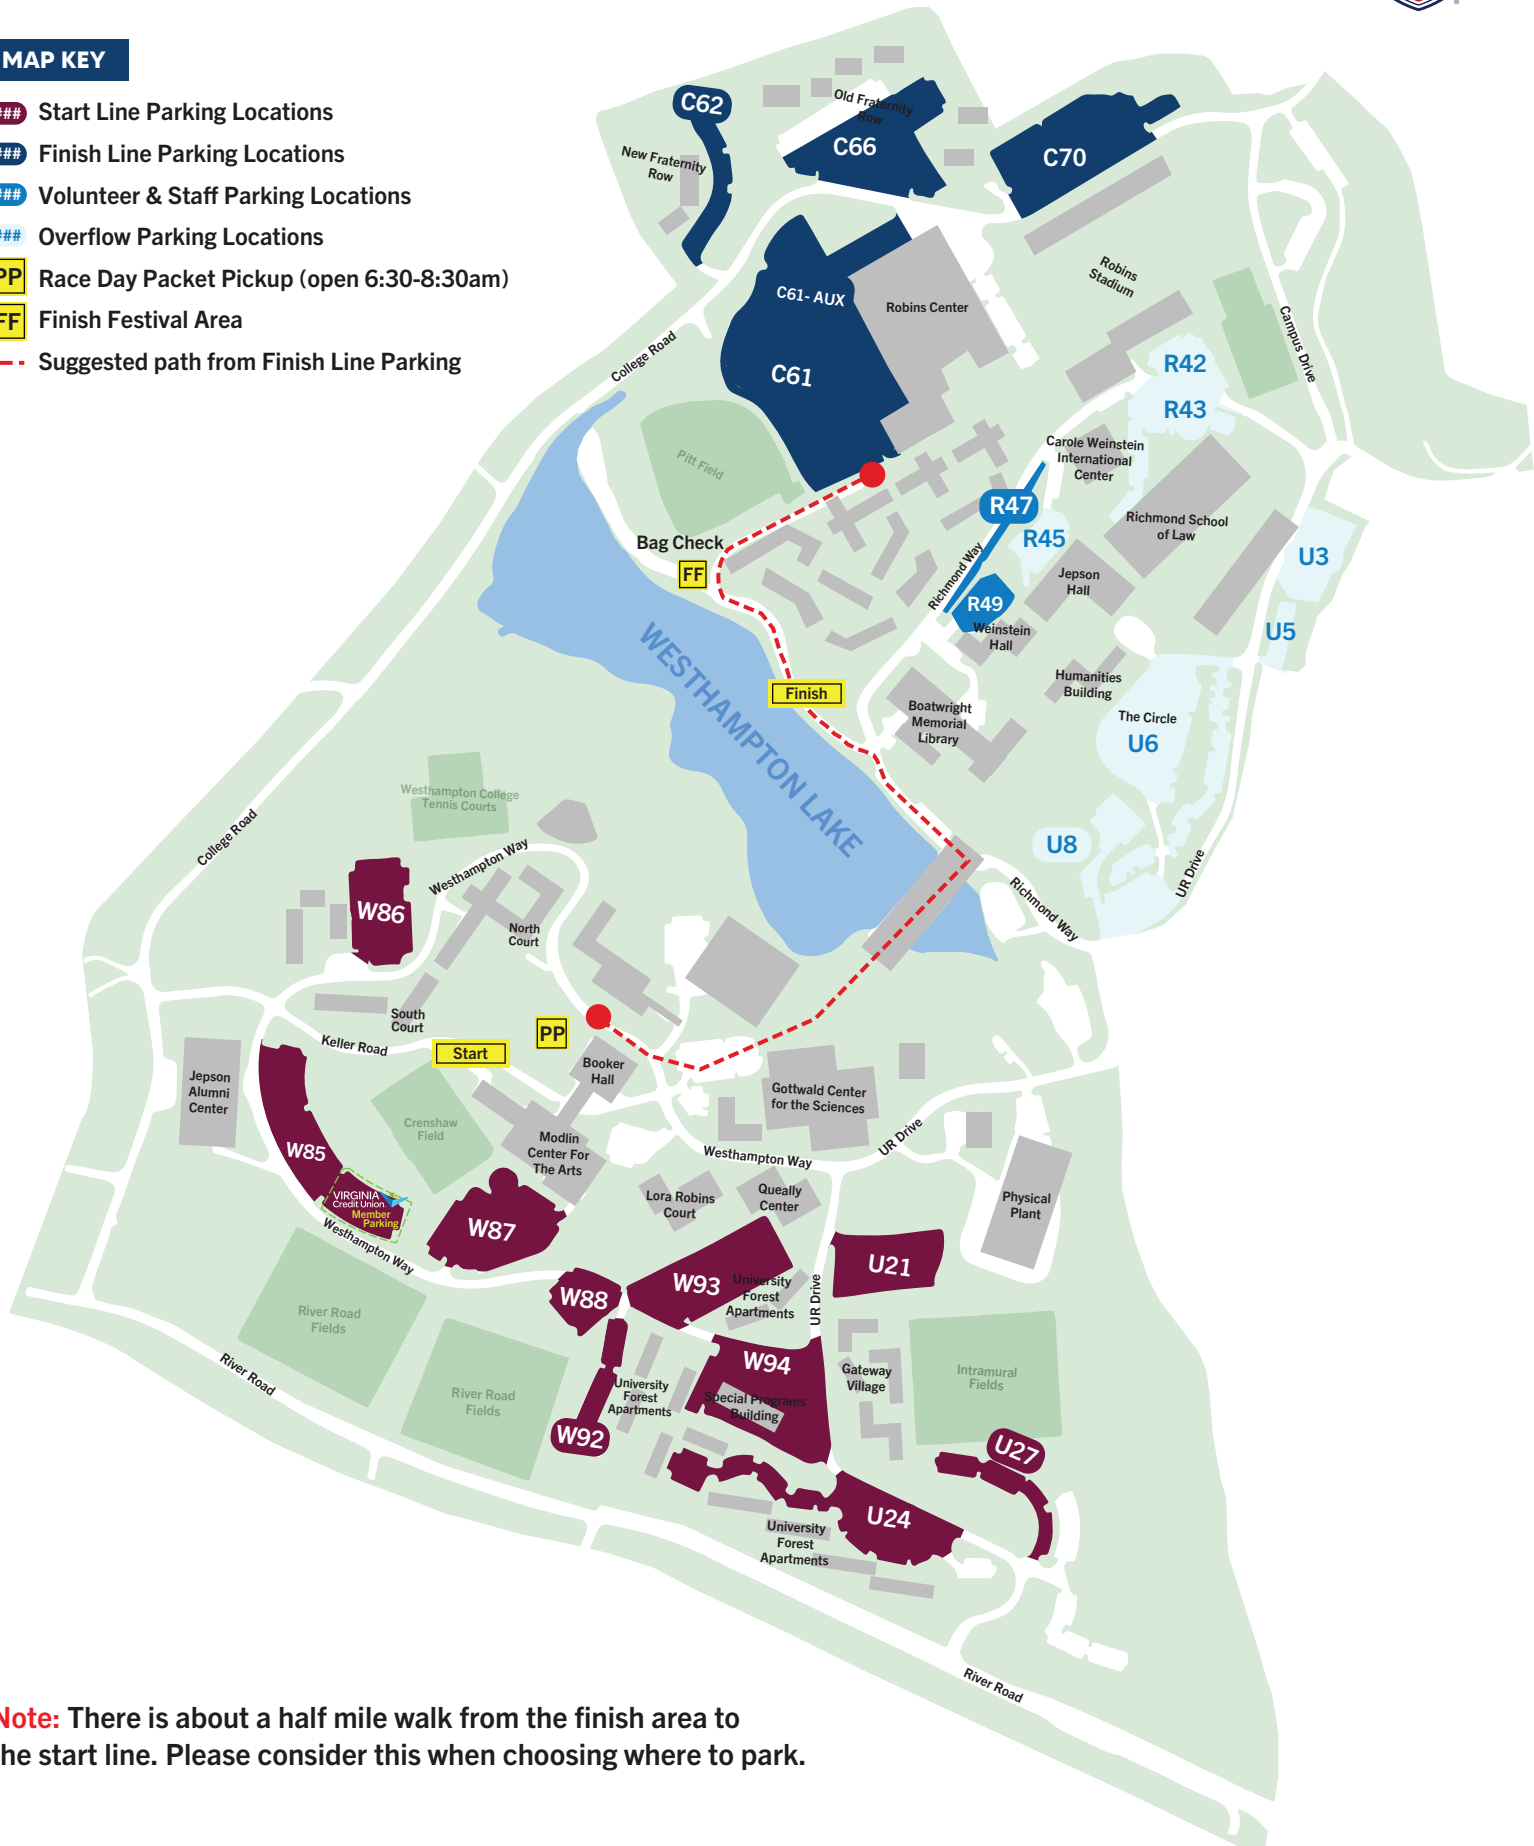

MAP KEY

- ### Start Line Parking Locations
- ### Finish Line Parking Locations
- ### Volunteer & Staff Parking Locations
- ### Overflow Parking Locations
- PP Race Day Packet Pickup (open 6:30-8:30am)
- FF Finish Festival Area
- - - Suggested path from Finish Line Parking

Note: There is about a half mile walk from the finish area to the start line. Please consider this when choosing where to park.