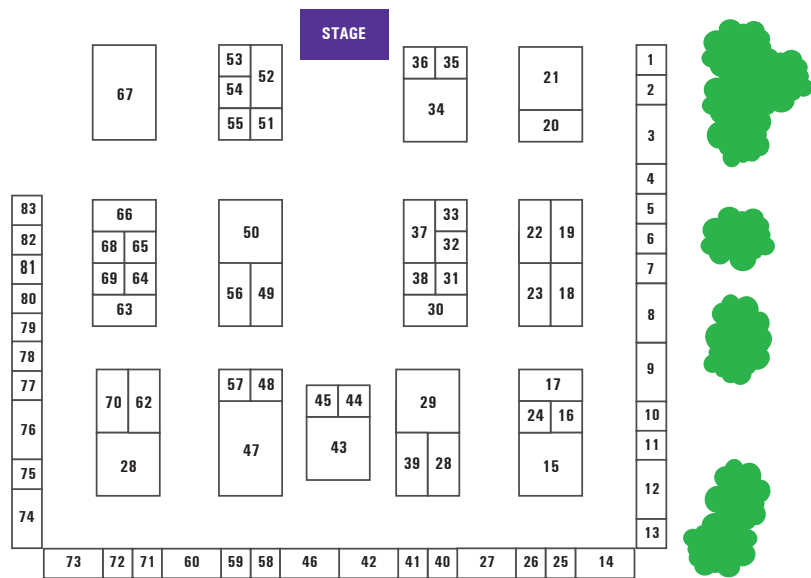

- 34 ABB Richmond
- 3 AECOM
- 52 Allianz
- 47 Altria
- 37 Anthem
- 81 ATCS, PLC
- 7 Atlantic Union Bank
- 55 Baskervill
- 49 Bowman
- 16 Brown Edwards
- 57 C&F
- 1 Capital Ale House
- 67 Capital One
- 21 CapTech
- 54 Cary Street Partners
- 74 Century Distribution Systems, Inc.
- 6 Cherry Bekaert
- 24 Cigna
- 75 Colliers Richmond
- 18 CoStar Group
- 8 Cranemasters
- 2 Cushman & Wakefield |Thalhimer
- 12 Davenport & Company LLC
- 25 Dominion Payroll Spartans
- 14 Dynamic Brands
- 9 Elephant Insurance
- 4 Emerald Construction
- 26 Family Vision Care of Richmond
- 38 Fit4Kids
- 20 Fleet Feet
- 83 Goochland County
- 60 GSK Consumer Healthcare
- 17 Hanover County Gov't & Schools
- 29 Hirschler
- 56 Hunton Andrews Kurth
- 53 Independent Container Line (ICL)
- 66 initiate-it
- 72 Ippon Technologies
- 36 KBS, INC
- 31 Keiter
- 48 Kimley-Horn
- 71 Koalafi
- 50 Luck Companies
- 39 Markel
- 27 Marsh McLennan Agency
- 59 NB+C
- 68 NewMarket Whalers
- 76 OneDigital
- 35 OrthoVirginia
- 28 Paymerang
- 19 Performance Food Group
- 73 Reinhardt Harper Davis
- 5 Richmond Animal League
- 69 Richmond National
- 13 RVA S&P Global
- 40 Sands Anderson PC
- 42 Scott Insurance
- 10 Sheltering Arms Institute
- 62 SouthState Bank
- 82 Spotts Fain