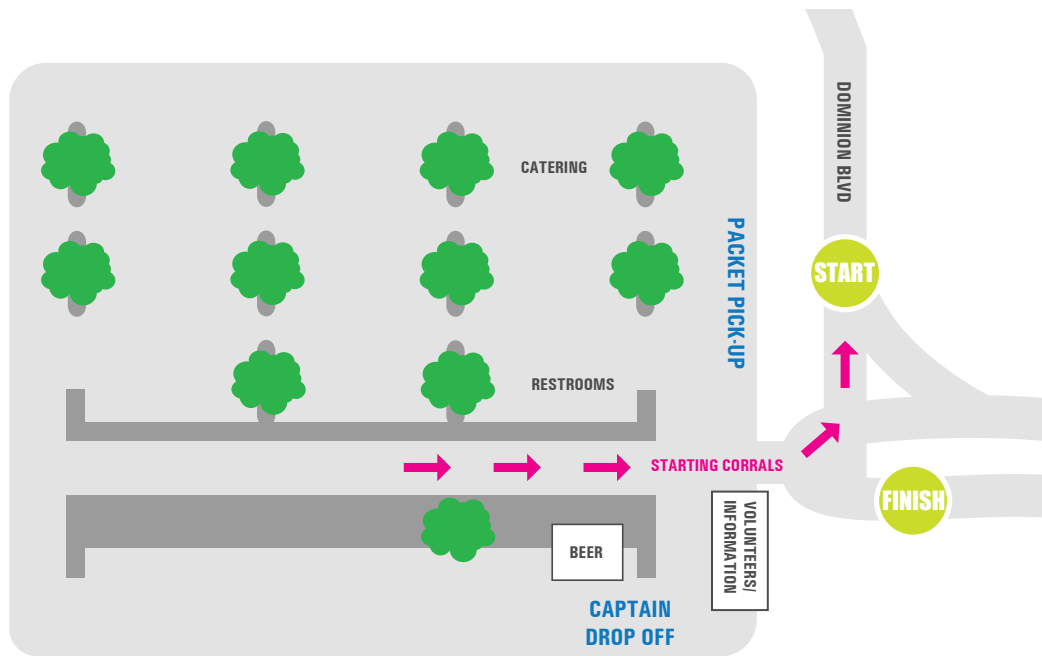

- 34 ABB Richmond
- 3 AECOM
- 52 Allianz
- 47 Altria
- 37 Anthem
- 81 ATCS, PLC
- 7 Atlantic Union Bank
- 55 Baskervill
- 49 Bowman
- 16 Brown Edwards
- 57 C&F
- 1 Capital Ale House
- 67 Capital One
- 21 CapTech
- 54 Cary Street Partners
- 74 Century Distribution Systems, Inc.
- 6 Cherry Bekaert
- 24 Cigna
- 75 Colliers Richmond
- 18 CoStar Group
- 8 Cranemasters
- 2 Cushman & Wakefield |Thalhimer
- 12 Davenport & Company LLC
- 25 Dominion Payroll Spartans
- 14 Dynamic Brands
- 9 Elephant Insurance
- 4 Emerald Construction
- 26 Family Vision Care of Richmond
- 38 Fit4Kids
- 20 Fleet Feet
- 83 Goochland County
- 60 GSK Consumer Healthcare
- 17 Hanover County Gov't & Schools
- 29 Hirschler
- 56 Hunton Andrews Kurth
- 53 Independent Container Line (ICL)
- 66 initiate-it
- 72 Ippon Technologies
- 36 KBS, INC
- 31 Keiter
- 48 Kimley-Horn
- 71 Koalafi
- 50 Luck Companies
- 39 Markel
- 27 Marsh McLennan Agency
- 59 NB+C
- 68 NewMarket Whalers
- 76 OneDigital
- 35 OrthoVirginia
- 28 Paymerang
- 19 Performance Food Group
- 73 Reinhardt Harper Davis
- 5 Richmond Animal League
- 69 Richmond National
- 13 RVA S&P Global
- 40 Sands Anderson PC
- 42 Scott Insurance
- 10 Sheltering Arms Institute
- 62 SouthState Bank
- 82 Spotts Fain